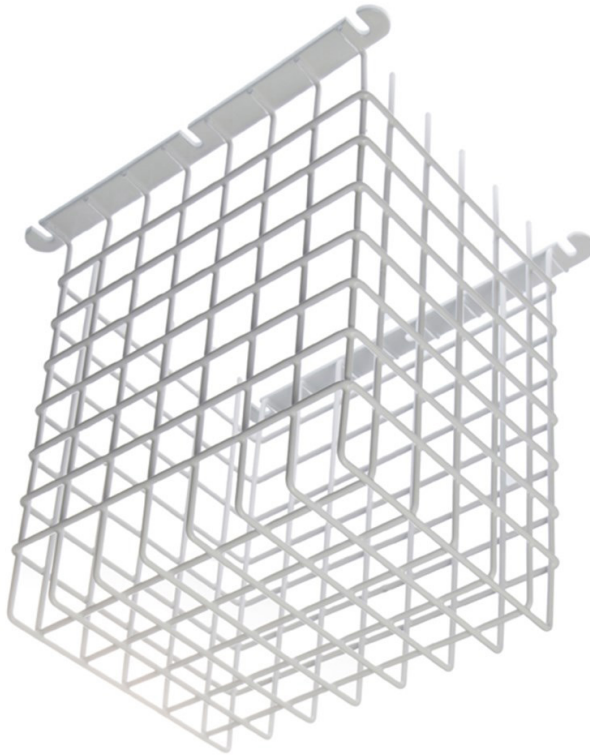

STI External Lighting & CCTV Cages

STI9625

PRODUCT OVERVIEW

These steel cages are designed to protect a variety of equipment including CCTV cameras and external lighting from vandalism and misuse. They are easy to install with full fixing kit provided. Constructed from plastic coated, heavy-duty galvanised steel rod, they can cope with the severest of abuse from vandalism and accidental damage.

HOW IT WORKS

A simple 4 fixing point installation makes them easy to mount, and removal is simple for servicing the protected device. They are highly recommended for areas where abuse is severe or it is imperative external lighting and CCTV cameras continue to operate.

KEY FEATURES

General Information

- Help to protect external lighting and CCTV cameras from theft and vandalism.
- Three year guarantee against breakage in normal use.

Design

- These steel cages are designed to protect a variety of equipment including CCTV and external lighting from vandalism and misuse.
- Designed so there is no interference with the operation of the protected device.

Construction

- Constructed from plastic coated, heavy-duty galvanised steel rod.

Installation

- A simple 4 fixing point installation can retrofit over existing devices.
- Fast and easy installation.
- Simple removal for servicing of devices.